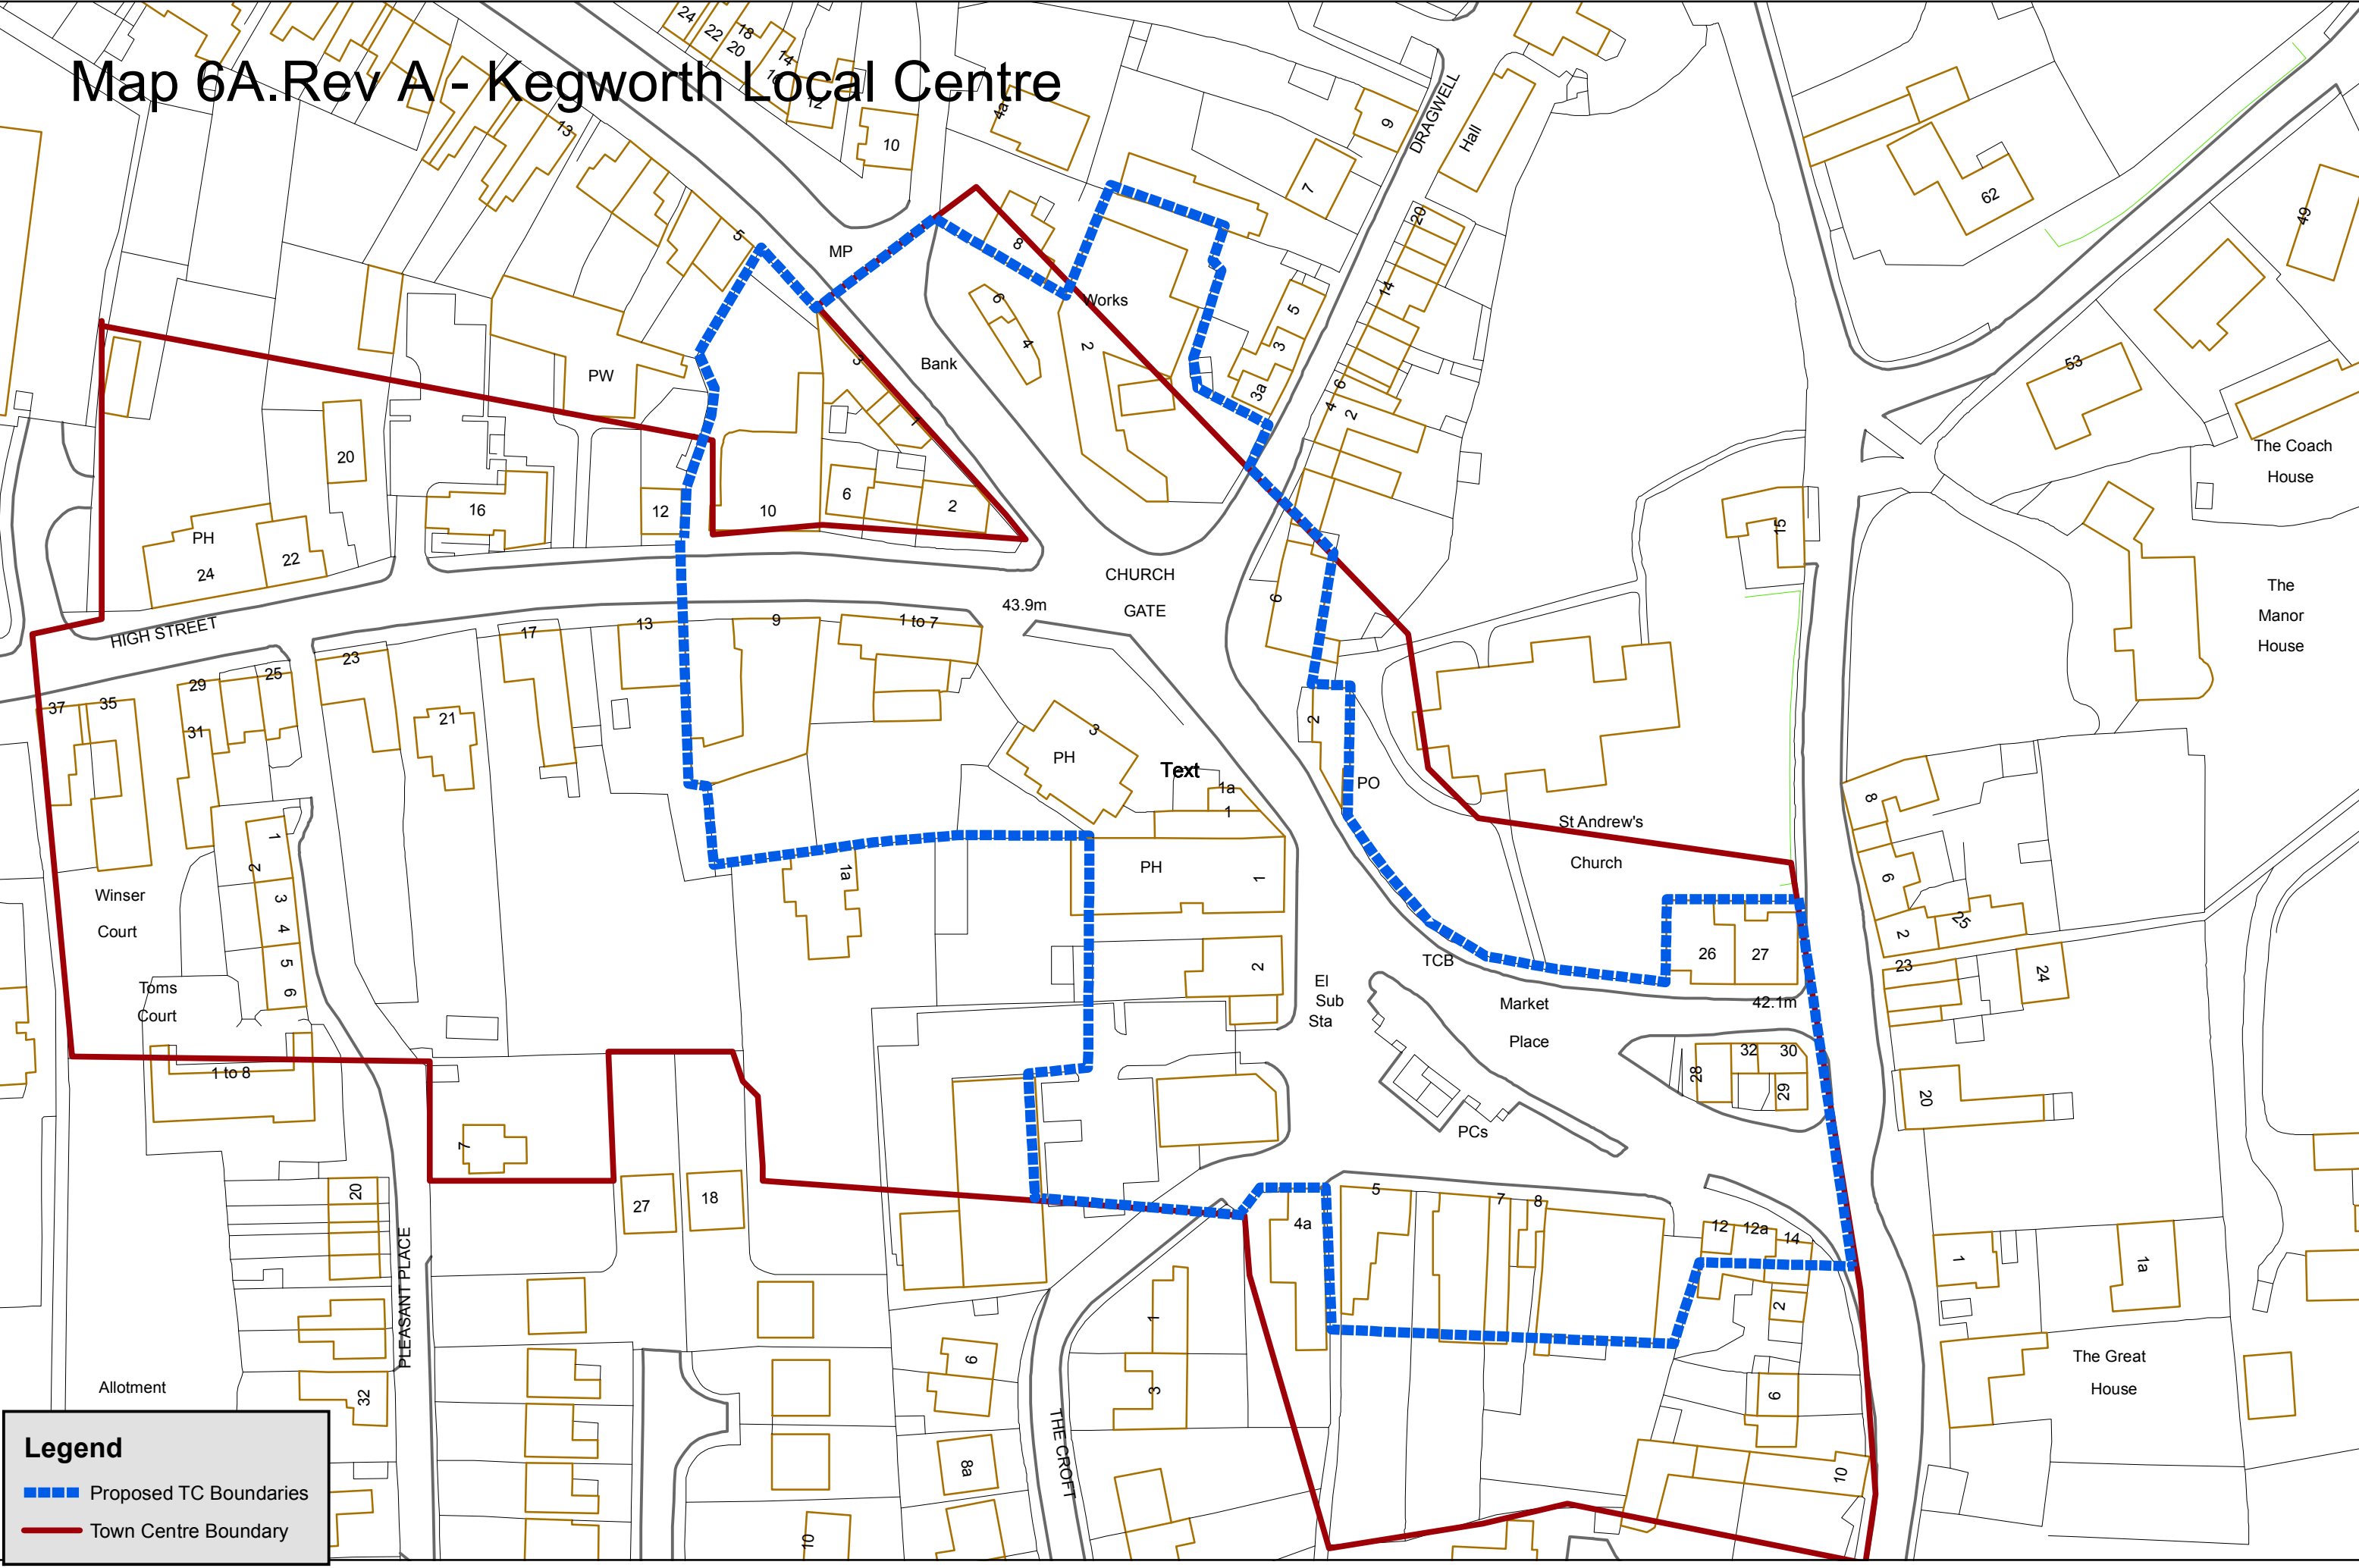

Map 6A.Rev A - Kegworth Local Centre

Legend

- Proposed TC Boundaries
- Town Centre Boundary

0 5 10 15 20
Meters

Planning Policy & Business Focus Team
North West Leicestershire District Council

Reproduction from Ordnance 1:1250 mapping with permission of the Controller of HMSO Crown Copyright. Unauthorised reproduction infringes Crown Copyright and may lead to prosecution or civil proceedings Licence No: 100019329